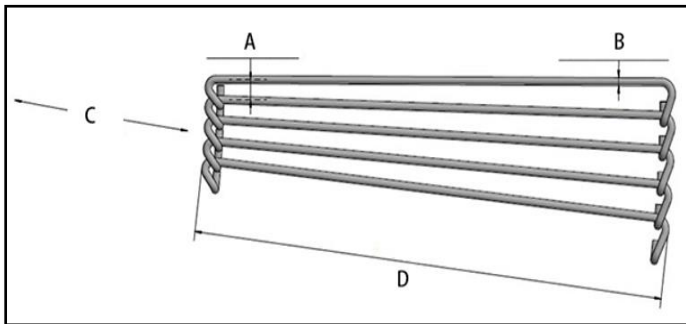

### Straight Running Ladder Belt

Basic information		
Material	C: Overall Width (mm)	Length (m)
Detailed information Available Specifications		
A: Pitch (mm)	B: Rod diameter (mm)	

### Radial Ladder Belt

Basic information		
Material	D: Overall Width (mm)	Length (m)
Detailed information Available Specifications		
A: Pitch (mm)	B: Rod diameter (mm)	C: Inside Radius (mm)
Direction of Operation (Right Hand/Left Hand)		