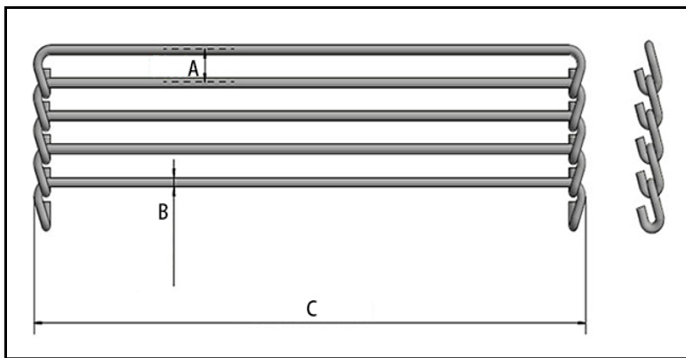

### Straight Running Ladder Belt

Basic information		
Material	C: Overall Width (mm)	Length (m)
Detailed information Available Specifications		
A: Pitch (mm)	B: Rod diameter (mm)	

### Radial Ladder Belt

Basic information		
Material	D: Overall Width (mm)	Length (m)
Detailed information Available Specifications		
A: Pitch (mm)	B: Rod diameter (mm)	C: Inside Radius (mm)
Direction of Operation (Right Hand/Left Hand)		